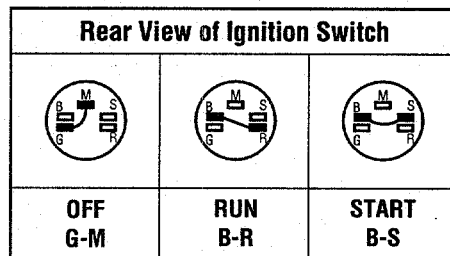

- N/I Item not included with the unit, order separately.
- A/R As required.

GTX Garden Tractor

130740100101 - 130740199999
 130760100101 - 130760199999

WIRING DIAGRAM

Color Code	
BK	Black
P	Purple
R	Red
W	White
Y	Yellow
BR	Brown
GR	Gray
GN	Green
BL	Blue
BK/Y	Black/Yellow
R/BK	Red/Black
W/BK	White/Black
Y/R	Yellow/Red